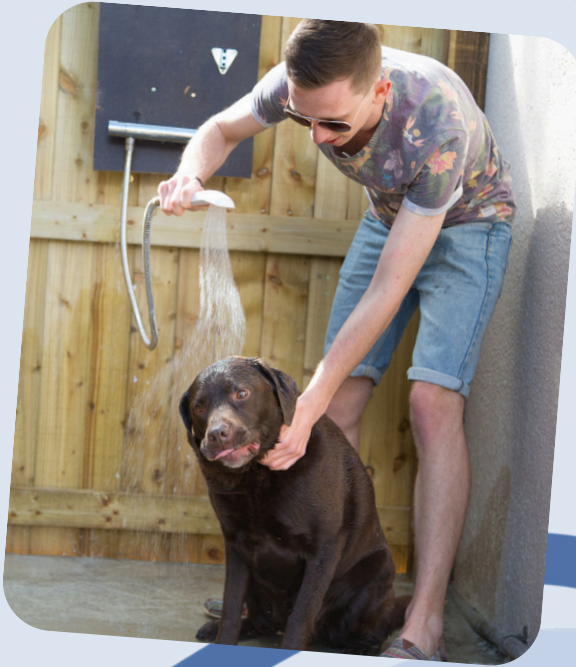

## Doggy Shower

Wash off your adventures in the warm Doggy Shower on Beverley Bay. Perfect for rinsing off sandy paws, muddy coats and salty fur after a day of exploring.